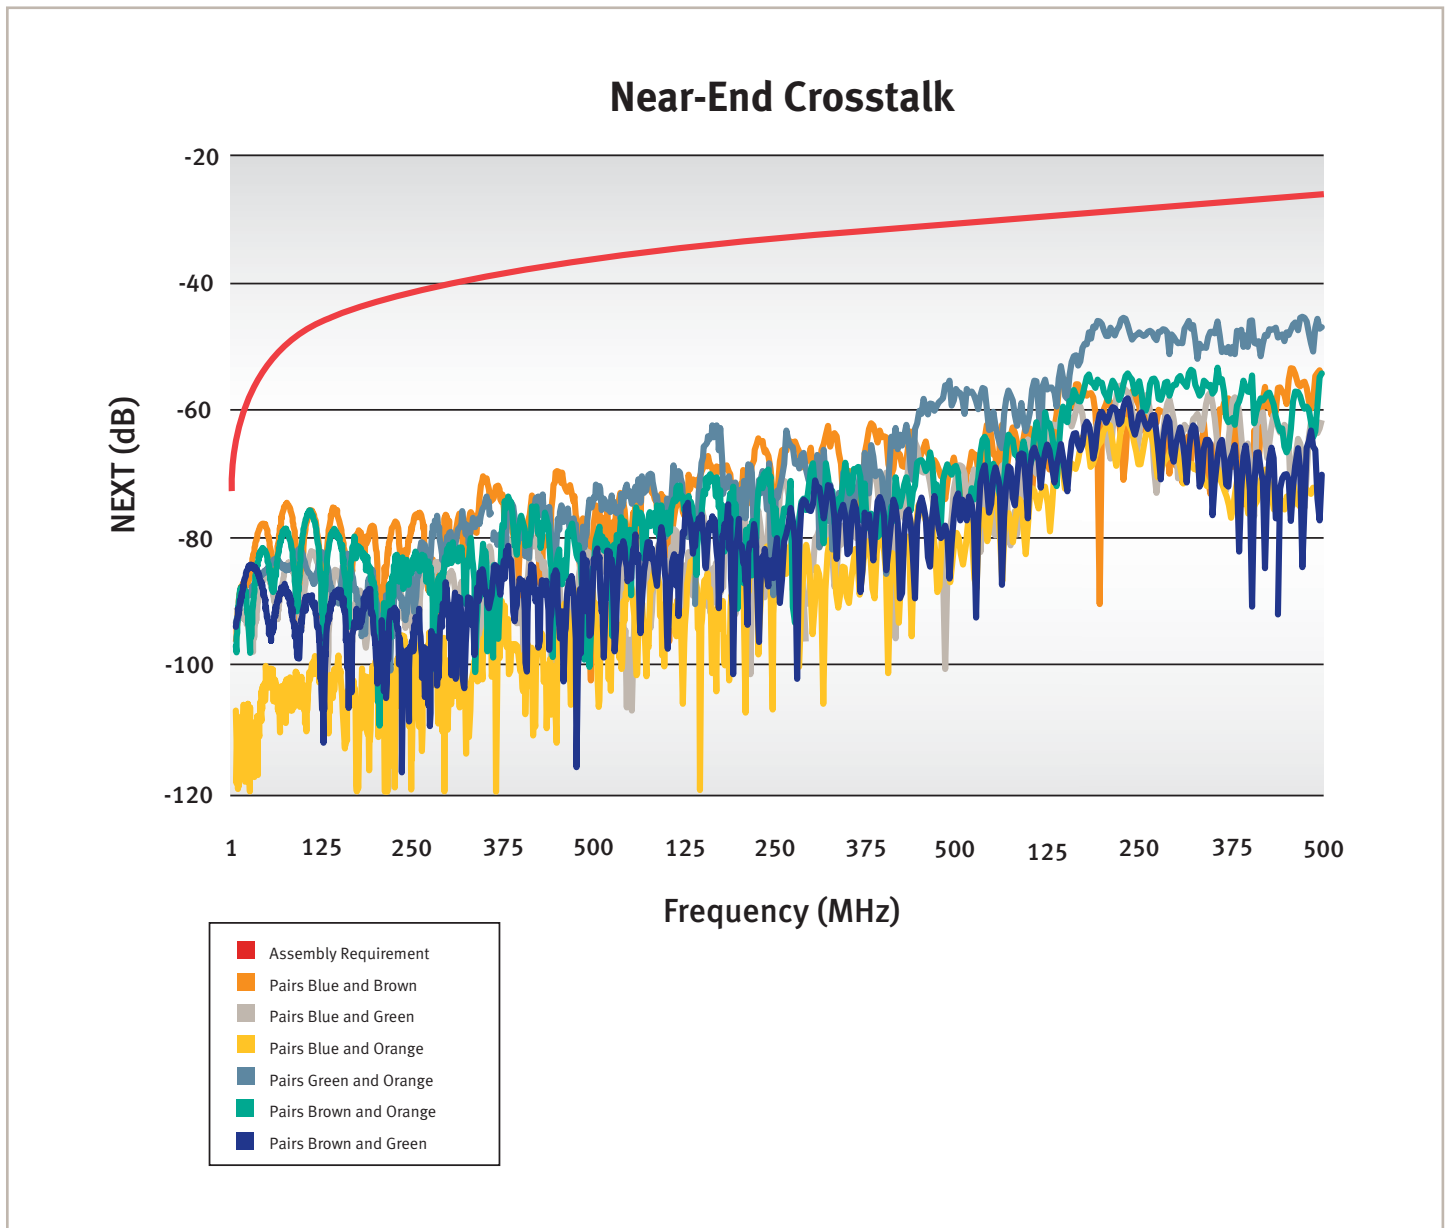

GORE® Aerospace Ethernet Cables

ELECTRICAL DATA

Bel Stewart SS-39200 Series Connector System

The following graphs include performance results for a 10-meter cable assembly with a plug and receptacle connector based on RCN8966-24.

GORE® Aerospace Ethernet Cables

Electrical Data —
Bel Stewart SS-39200
Connector System

GORE® Aerospace Ethernet Cables

Electrical Data —
Bel Stewart SS-39200
Connector System

GORE® Aerospace Ethernet Cables

*Electrical Data —
Bel Stewart SS-39200
Connector System*