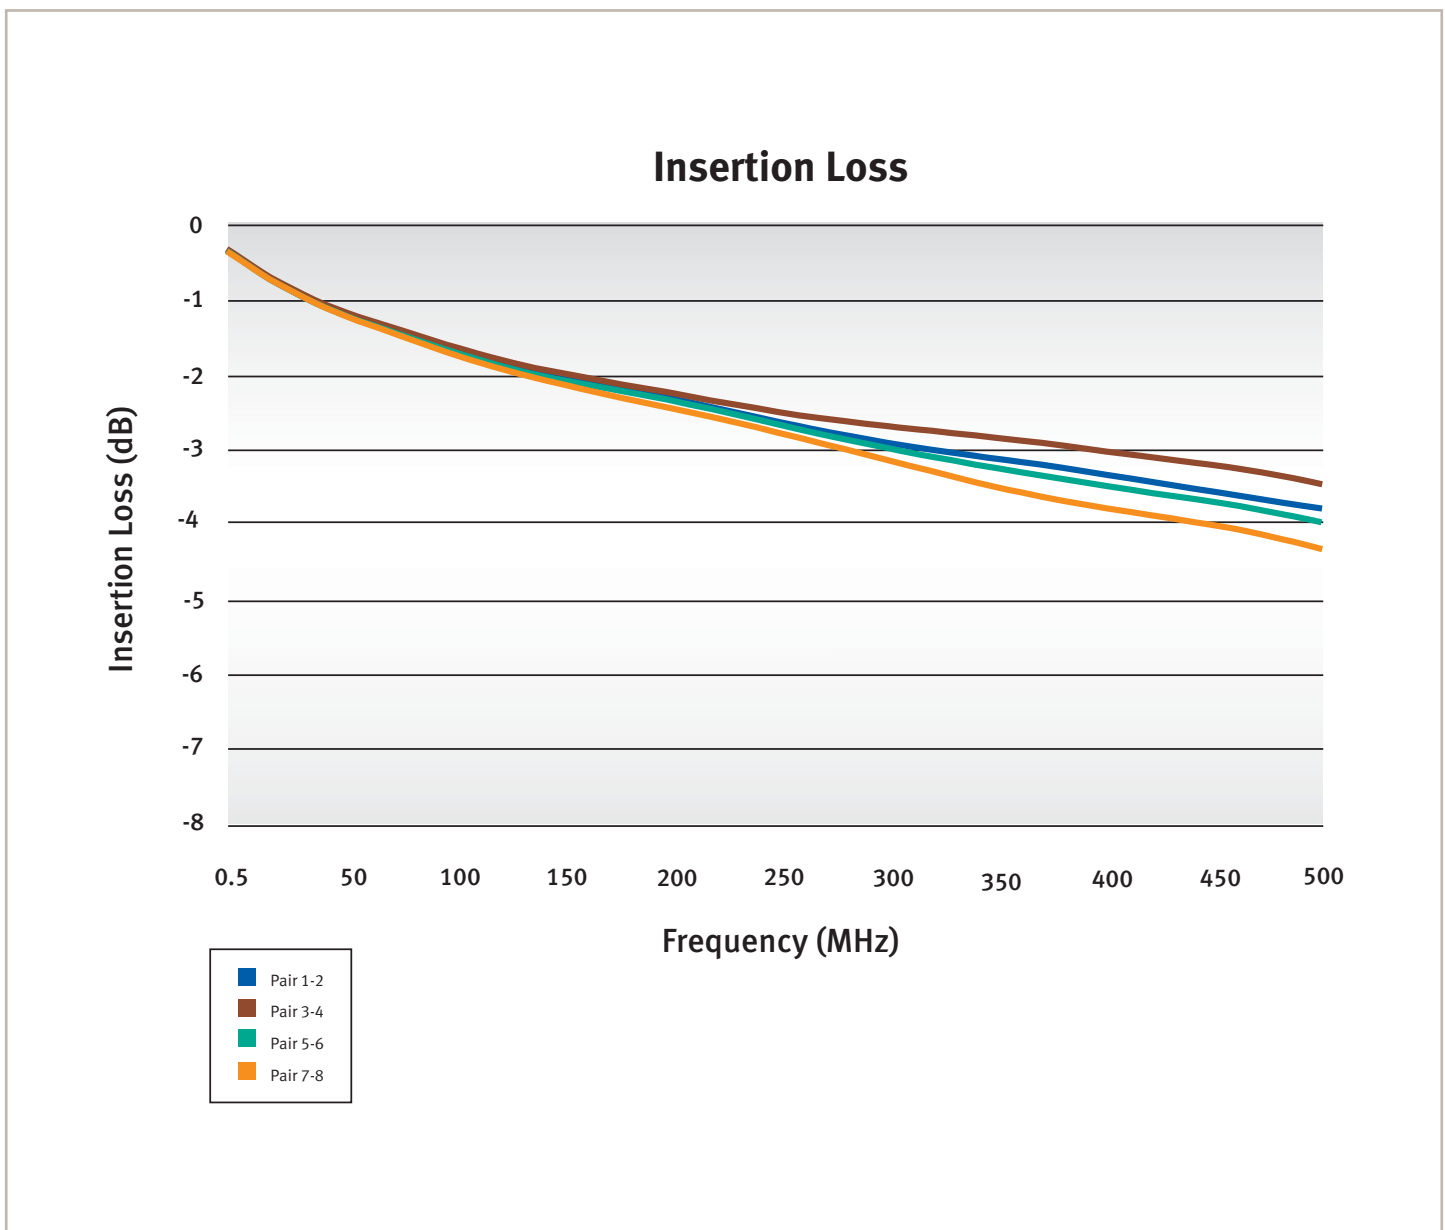

GORE® Aerospace Ethernet Cables

ELECTRICAL DATA

Bel Stewart SS-39200 Series Connector System

The following graphs include performance results for a 10-meter cable assembly with a plug and receptacle connector based on RCN8966-24.

GORE® Aerospace Ethernet Cables

Electrical Data —
Bel Stewart SS-39200
Connector System

GORE® Aerospace Ethernet Cables

Electrical Data —
Bel Stewart SS-39200
Connector System

GORE® Aerospace Ethernet Cables

*Electrical Data —
Bel Stewart SS-39200
Connector System*