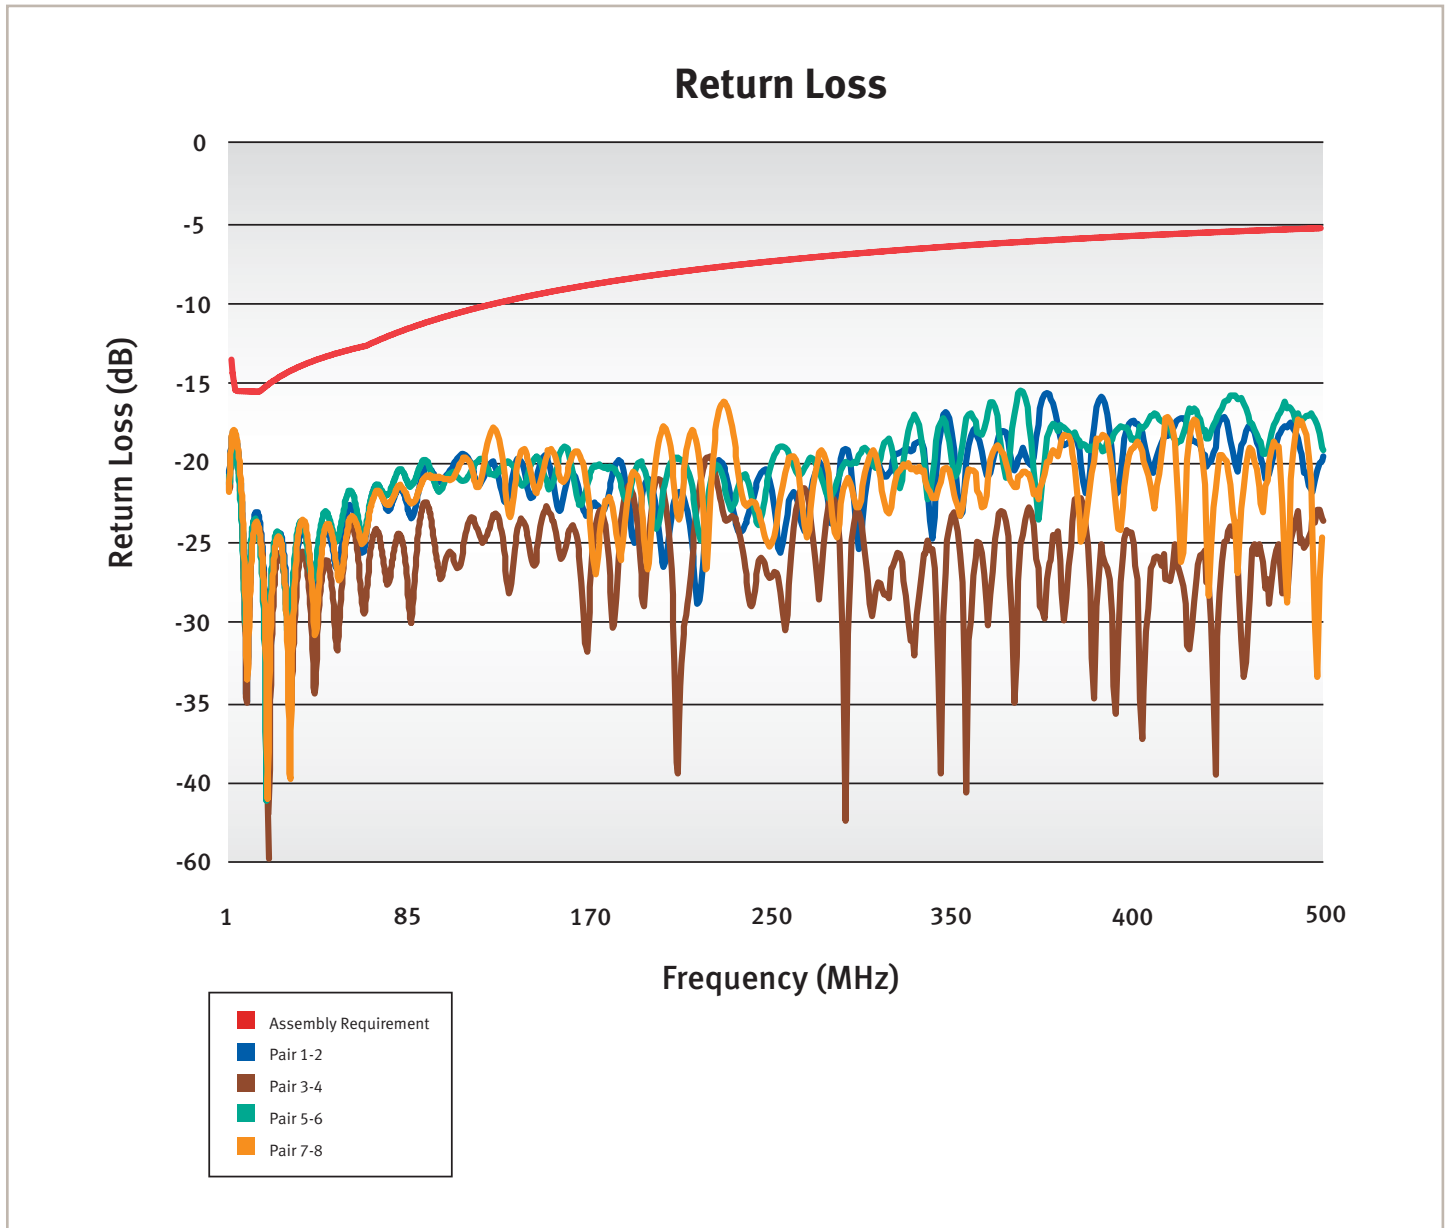

GORE® Aerospace Ethernet Cables

Electrical Data —
Bel Stewart SS-39200
Connector System